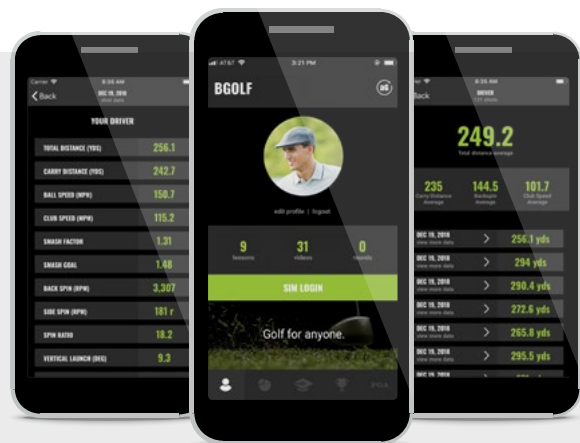

QUESTIONS?

Contact sales@aboutgolf.com or call 800-445-GOLF for more information.

UNBEATABLE ACCURACY WITH 3TRAK

aboutGOLF Simulators are powered by 3Trak®; aboutGOLF's patented, three-dimensional, high-speed camera and tracking system. 3Trak® machine vision technology extracts every bit of usable data from dozens of images per shot. It provides accurate ball and club data on any type of shot regardless of speed, spin or launch angle. The shot is then replicated in the simulator using advanced flight and terrain physics allowing you to see and play the shot as if you were outdoors. The result is the most realistic indoor golf experience possible.

IMPROVE YOUR SWING WITH AG FLIX

aG Flix is a world-class video recording system that incorporates up to five color or monochrome cameras that simultaneously record your swing. aG Flix creates an unparalleled indoor instruction and video environment that does not wash out the simulator's projected image. Now it is possible to see your shot shape and performance indoors while also reviewing high speed quality color images of your actual swing.

AG BALANCE PRO MEASUREMENT SYSTEM

aG Balance Pro is the world's leading golf balance and weight measurement system. Using a patented platform that is hidden under the playing surface, the technology independently measures the weight of each foot in real time as it shifts during the swing without influencing the golfer's environment. This technology is used by leading instructors around the world to help the very best golfers improve and understand their game.