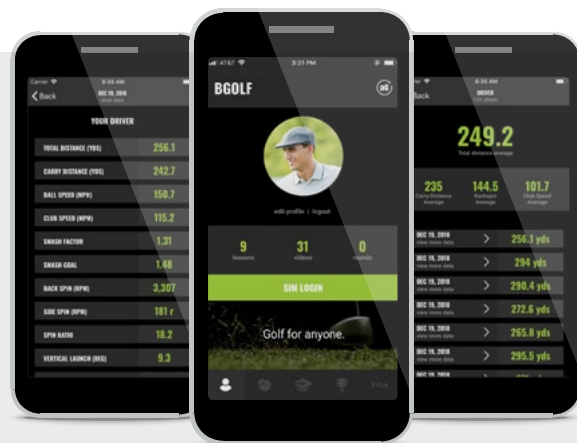

For more information

Contact: amit@golfspot.com or call 9871795858 .

UNBEATABLE ACCURACY WITH 3TRAK

aboutGOLF Simulators are powered by 3Trak®; aboutGOLF's patented, three-dimensional, high-speed camera and tracking system. 3Trak® machine vision technology extracts every bit of usable data from dozens of images per shot. It provides accurate ball and club data on any type of shot regardless of speed, spin or launch angle. The shot is then replicated in the simulator using advanced flight and terrain physics allowing you to see and play the shot as if you were outdoors. The result is the most realistic indoor golf experience possible.

IMPROVE YOUR SWING WITH AG FLIX

aG Flix is a world-class video recording system that incorporates up to five color or monochrome cameras that simultaneously record your swing. aG Flix creates an unparalleled indoor instruction and video environment that does not wash out the simulator's projected image. Now it is possible to see your shot shape and performance indoors while also reviewing high speed quality color images of your actual swing.

AG BALANCE PRO MEASUREMENT SYSTEM

aG Balance Pro is the world's leading golf balance and weight measurement system. Using a patented platform that is hidden under the playing surface, the technology independently measures the weight of each foot in real time as it shifts during the swing without influencing the golfer's environment. This technology is used by leading instructors around the world to help the very best golfers improve and understand their game.