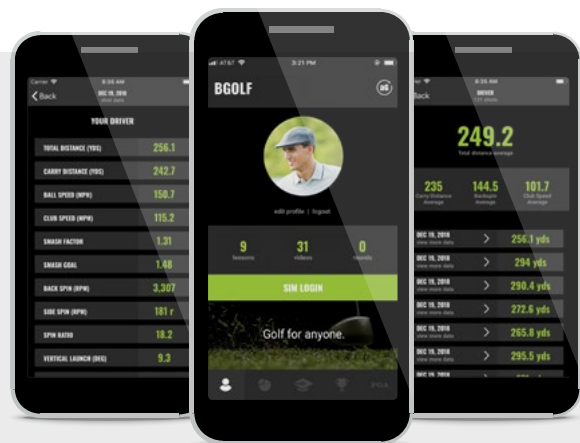

UNBEATABLE ACCURACY WITH 3TRAK

aboutGOLF Simulators are powered by 3Trak®; aboutGOLF's patented, three-dimensional, high-speed camera and tracking system. 3Trak® machine vision technology extracts every bit of usable data from dozens of images per shot. It provides accurate ball and club data on any type of shot regardless of speed, spin or launch angle. The shot is then replicated in the simulator using advanced flight and terrain physics allowing you to see and play the shot as if you were outdoors. The result is the most realistic indoor golf experience possible.

IMPROVE YOUR SWING WITH AG FLIX

aG Flix is a world-class video recording system that incorporates up to five color or monochrome cameras that simultaneously record your swing. aG Flix creates an unparalleled indoor instruction and video environment that does not wash out the simulator's projected image. Now it is possible to see your shot shape and performance indoors while also reviewing high speed quality color images of your actual swing.

AG BALANCE PRO MEASUREMENT SYSTEM

aG Balance Pro is the world's leading golf balance and weight measurement system. Using a patented platform that is hidden under the playing surface, the technology independently measures the weight of each foot in real time as it shifts during the swing without influencing the golfer's environment. This technology is used by leading instructors around the world to help the very best golfers improve and understand their game.