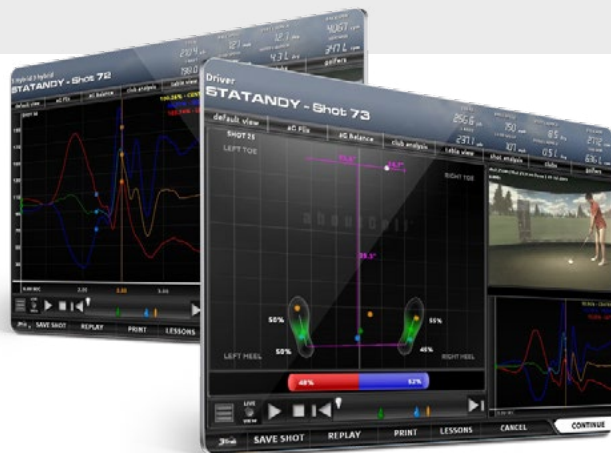

STANDARD FEATURES

- 3Trak Ball Tracking Technology & Data
- Scientific Golf Club Data
- aG Links Software with Range & Course Play
- Standard Courses & Games
- Multimedia Environment
- High Quality Turf with Integrated Hitting & Stance System
- Premium Dual Impact Screen System
- Custom Designed Enclosure or Custom Built-In Hardware Room
- High Performance Computer & 23" Touchscreen

UNBEATABLE ACCURACY WITH 3TRAK

aboutGOLF Simulators are powered by 3Trak®; aboutGOLF's patented, three-dimensional, high-speed camera and tracking system. 3Trak® machine vision technology extracts every bit of usable data from dozens of images per shot. It provides accurate ball and club data on any type of shot regardless of speed, spin or launch angle. The shot is then replicated in the simulator using advanced flight and terrain physics allowing you to see and play the shot as if you were outdoors. The result is the most realistic indoor golf experience possible.

IMPROVE YOUR SWING WITH AG FLIX

aG Flix is a world-class video recording system that incorporates up to five color or monochrome cameras that simultaneously record your swing. aG Flix creates an unparalleled indoor instruction and video environment that does not wash out the simulator's projected image. Now it is possible to see your shot shape and performance indoors while also reviewing high speed quality color images of your actual swing.

AG BALANCE PRO MEASUREMENT SYSTEM

aG Balance Pro is the world's leading golf balance and weight measurement system. Using a patented platform that is hidden under the playing surface, the technology independently measures the weight of each foot in real time as it shifts during the swing without influencing the golfer's environment. This technology is used by leading instructors around the world to help the very best golfers improve and understand their game.