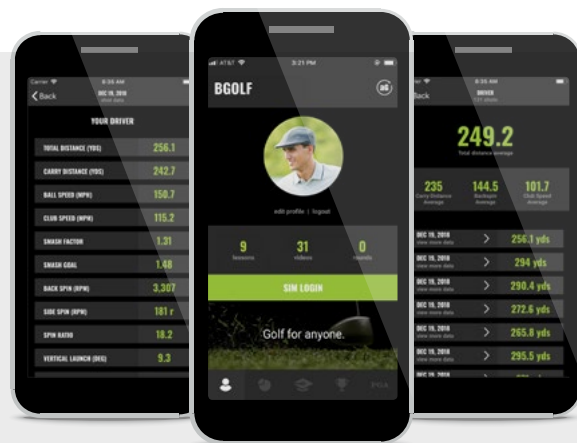

UNBEATABLE ACCURACY WITH 3TRAK

aboutGOLF Simulators are powered by 3Trak®; aboutGOLF's patented, three-dimensional, high-speed camera and tracking system. 3Trak® machine vision technology extracts every bit of usable data from dozens of images per shot. It provides accurate ball and club data on any type of shot regardless of speed, spin or launch angle. The shot is then replicated in the simulator using advanced flight and terrain physics allowing you to see and play the shot as if you were outdoors. The result is the most realistic indoor golf experience possible.

IMPROVE YOUR SWING WITH AG FLIX

aG Flix is a world-class video recording system that incorporates up to five color or monochrome cameras that simultaneously record your swing. aG Flix creates an unparalleled indoor instruction and video environment that does not wash out the simulator's projected image. Now it is possible to see your shot shape and performance indoors while also reviewing high speed quality color images of your actual swing.

AG BALANCE PRO MEASUREMENT SYSTEM

aG Balance Pro is the world's leading golf balance and weight measurement system. Using a patented platform that is hidden under the playing surface, the technology independently measures the weight of each foot in real time as it shifts during the swing without influencing the golfer's environment. This technology is used by leading instructors around the world to help the very best golfers improve and understand their game.