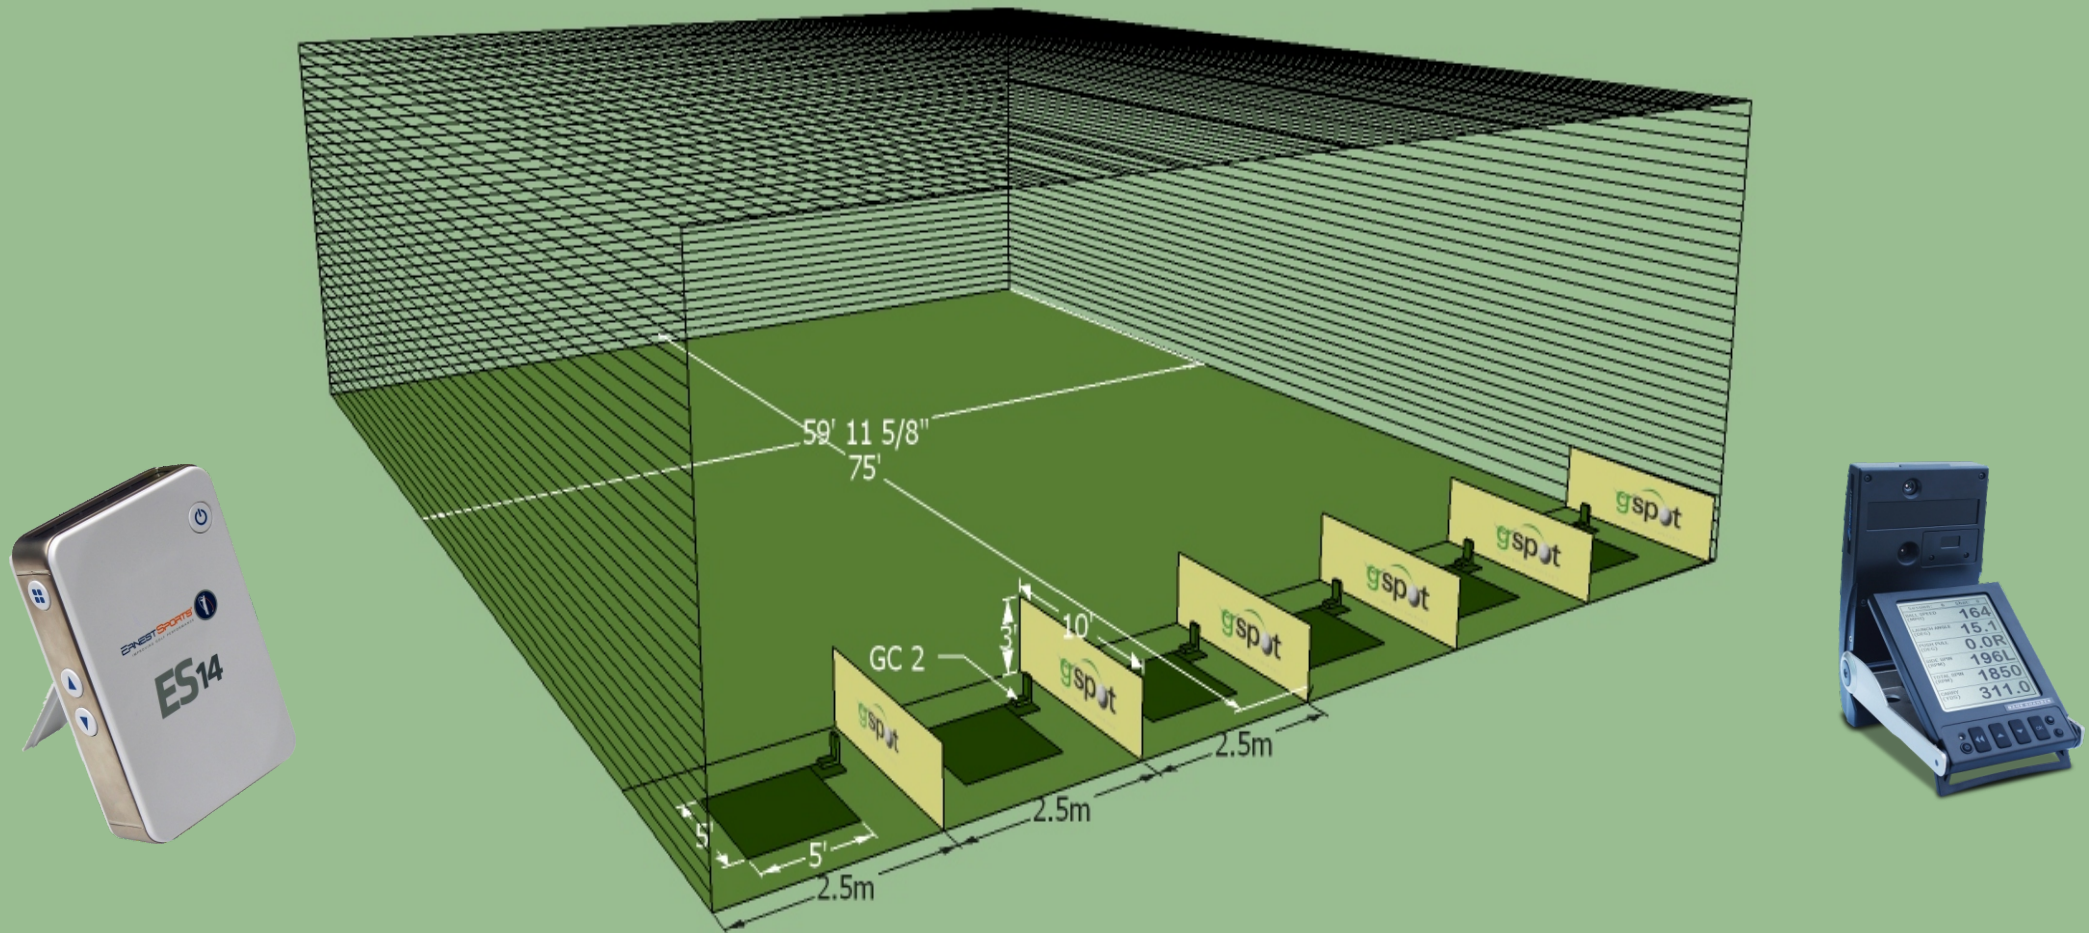

6 Bay Driving Range Concept

With our Launch Monitors we can make this possible in just 900 Sq. ft.

Rohman Resources LLP

M-2, 3RD FLOOR, GREATER KAILASH - I, NEW DELHI 110048, PH : 011 29234399, 09871795858, E-mail : info@golfspot.com